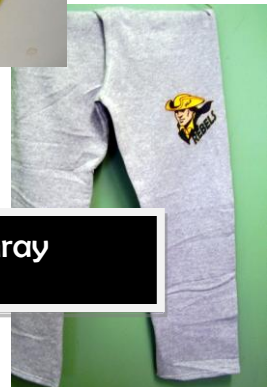

**JUST ARRIVED:
RUNNING REBEL T- SHIRTS- Grey- $10**

REBELS
Seton-La Salle Catholic

Performance Fleece Running REBEL
Screened Back Zipped Hoodie (Gray) S/M/L

Running REBEL Fleece
Hoodie Sweatshirt - Gray
S/M/L $30

REBEL 2 sided MUG - $5

Running REBEL
Long Sleeve Tee
M/L/XL/XXL $15

REBEL Knit Cap
$10

REBEL
MOUSEPAD $5

Performance Fleece Zip Hoodie
embroidered REBEL (White)- M only $40

REBEL
Aluminum Sport Bottle
$5

Open leg REBEL Sweatpants -Gray
S/M/L/XL $30

Green/Gold
SLS Catholic Varsity Stripe
Silk Tie $20

REBEL Sticker $2

It is simple: EMAIL TO
rebelstore@slshs.org

1. Your ORDER items with sizes
  2. Your ADDRESS
  3. Your PHONE number
2. We'll call back regarding credit card
   and shipping information
   Thank you